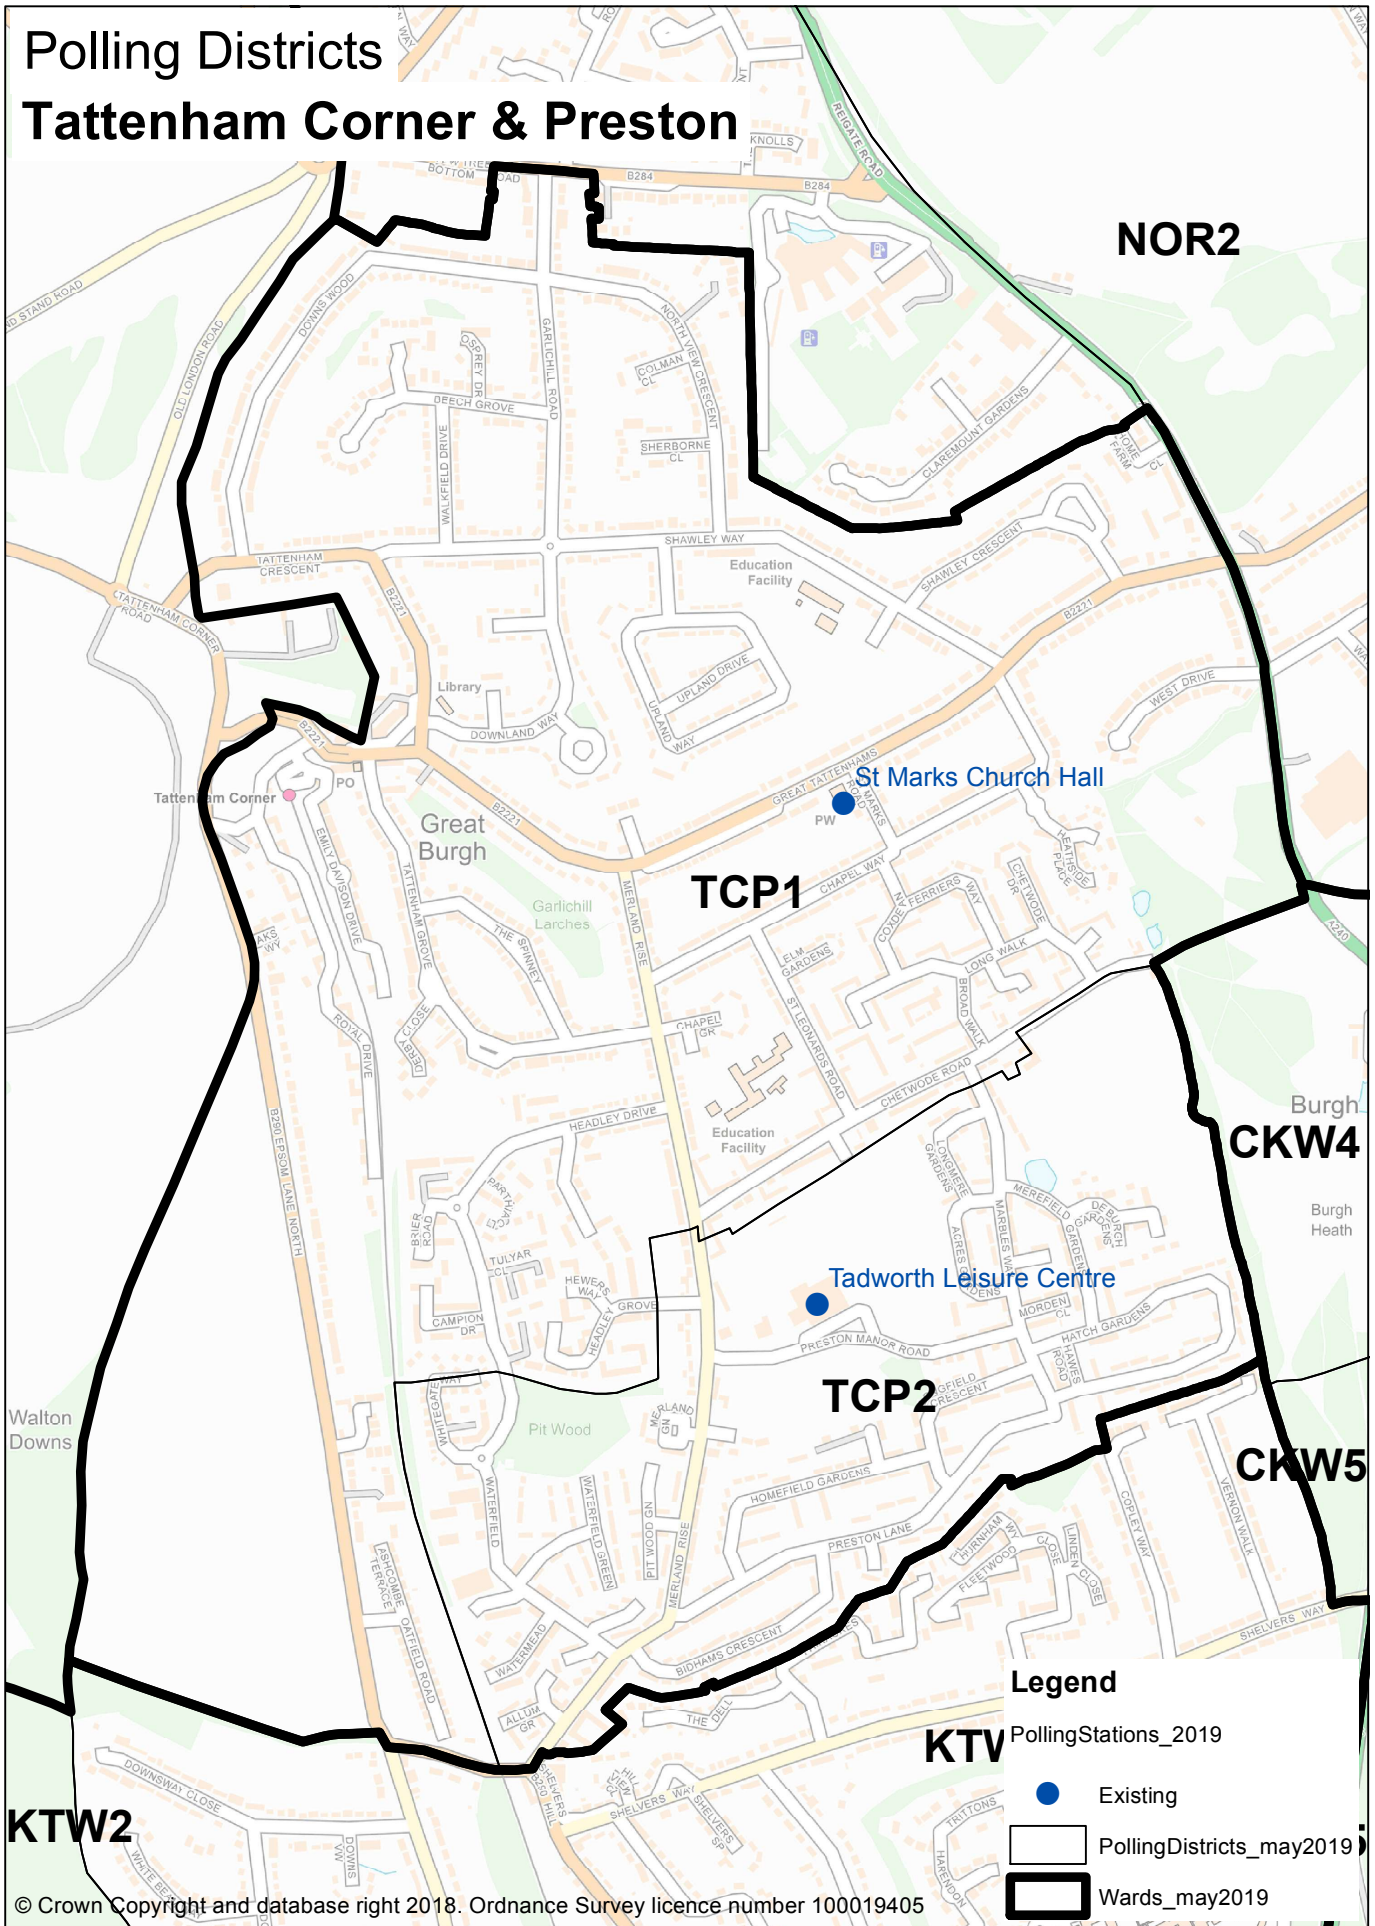

Polling Districts Tattenham Corner & Preston

© Crown Copyright and database right 2018. Ordnance Survey licence number 100019405

Scale: 1:7,250 **Project:** Boundary Review
Date: 16/11/2018 **User:** steelrob
Department: GIS

Castlefield Road
 Reigate
 Surrey
 RH2 0SH

Reigate & Banstead
BOROUGH COUNCIL
 Banstead | Horley | Redhill | Reigate